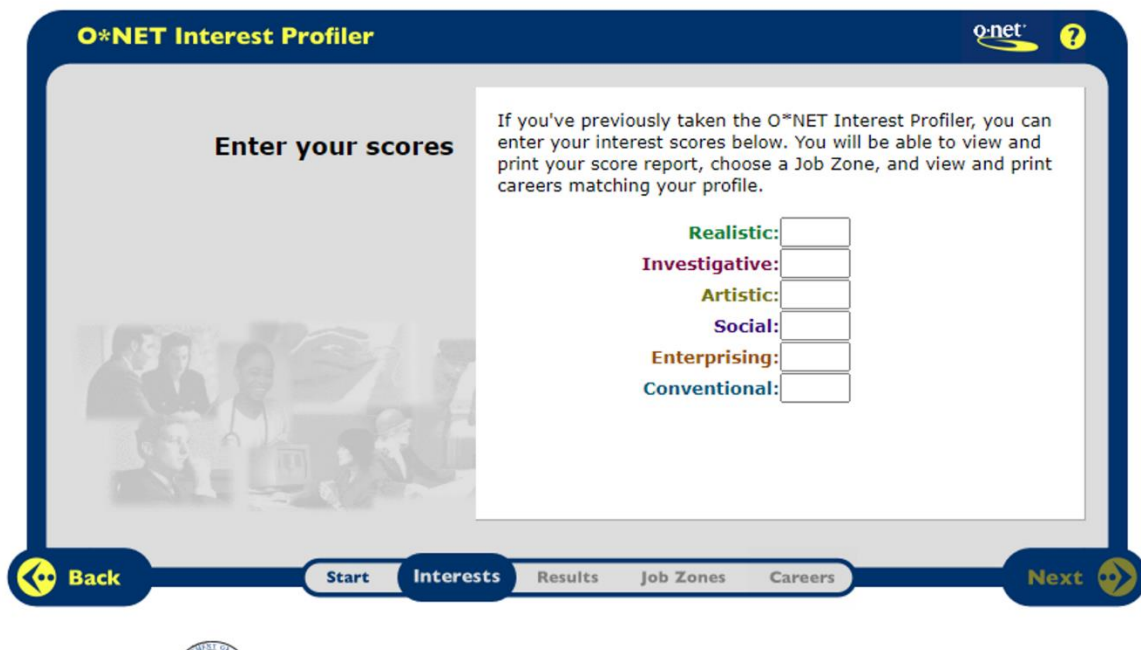

If you are coming back after taking the assessment

From the O*NET assessment click on the enter scores button

After you Click enter scored you will get screen like shown below

Have the student enter the scores from the previous session.

After you enter the scores from the previous session. Click the next button

O*NET Interest Profiler o-net ?

Enter your scores

If you've previously taken the O*NET Interest Profiler, you can enter your interest scores below. You will be able to view and print your score report, choose a Job Zone, and view and print careers matching your profile.

Realistic:	16
Investigative:	19
Artistic:	22
Social:	21
Enterprising:	18
Conventional:	16

Back **Start** **Interests** **Results** **Next**

After you hit next button you will arrive at the screen that displays the score again, After this continue on from this step from other tutorial