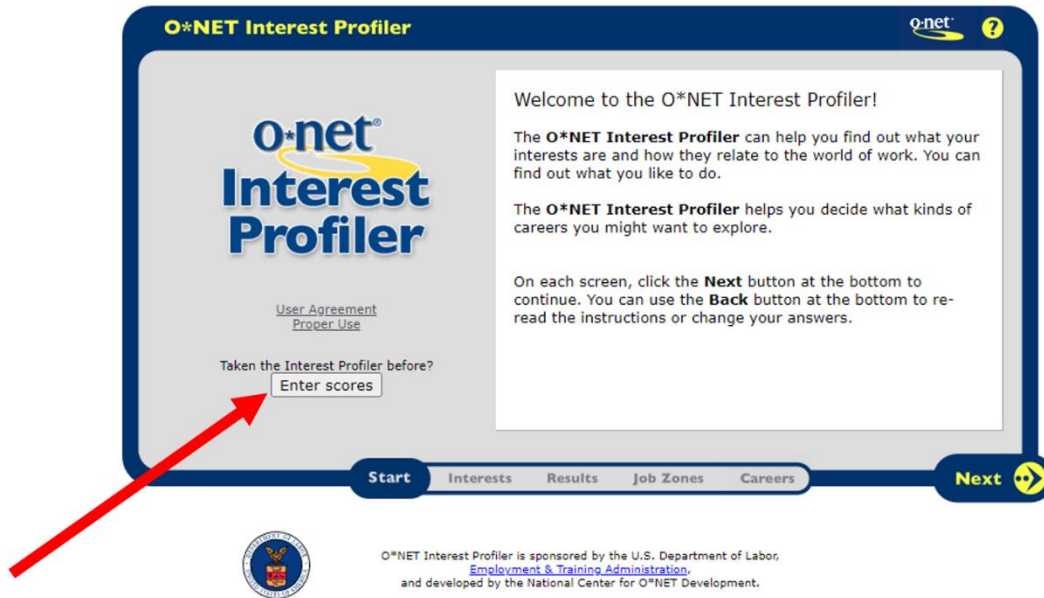

If you are coming back after taking the assessment

From the O*NET assessment click on the enter scores button

After you Click enter scored you will get screen like shown below

Have the student enter the scores from the previous session.

After you enter the scores from the previous session. Click the next button

O*NET Interest Profiler o-net ?

Enter your scores

If you've previously taken the O*NET Interest Profiler, you can enter your interest scores below. You will be able to view and print your score report, choose a Job Zone, and view and print careers matching your profile.